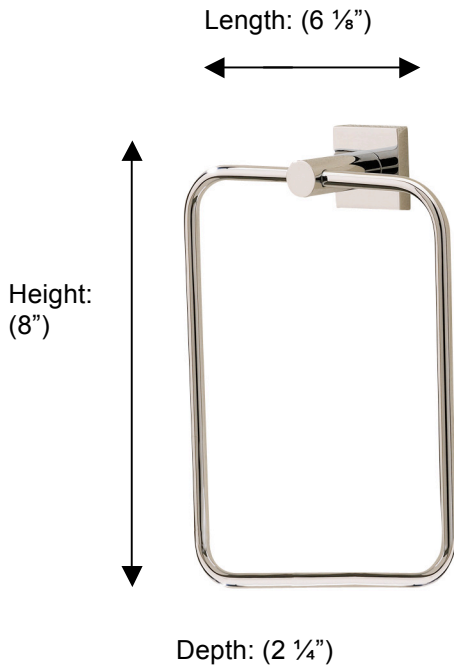

BRAGA

67642 LARGE TOWEL RING

Description:
Large towel ring, 8"

Finishes:

-  CR – Chrome
-  PV – Polished Brass
-  UB – Unlacquered Brass
-  MB – Matte Black
-  NI – Polished Nickel
-  ES – Satin Nickel
-  GD – Gold

Material:
Brass

Method of Fixing:
Direct to wall

Country of Origin:

Portugal

All Dimensions are approximate